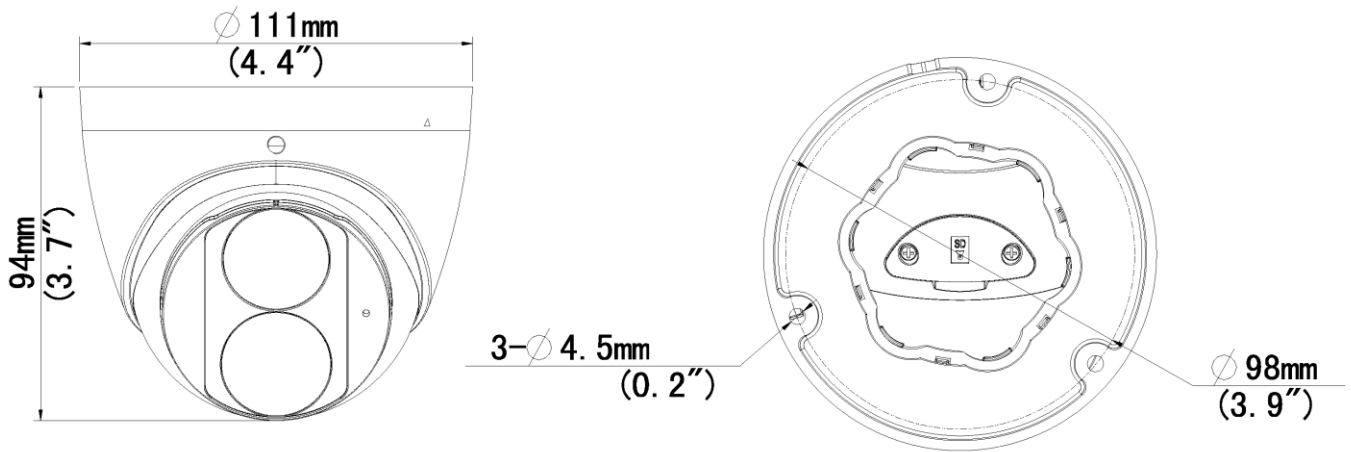

Dimensions

Accessories

VSJB742

VSPM342

VSWM342

VSPD342